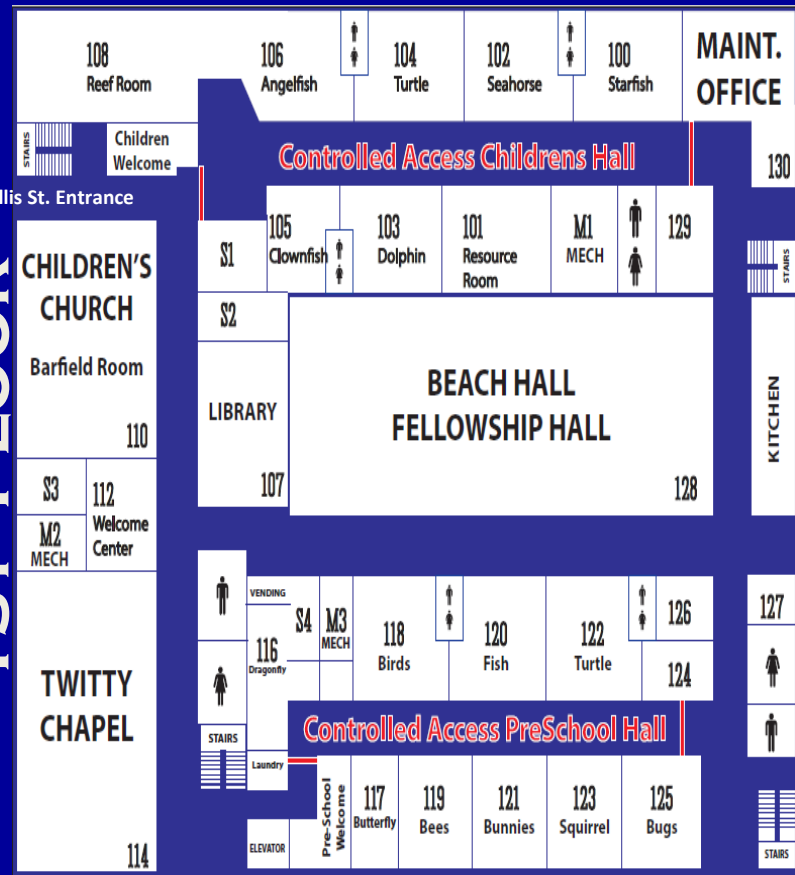

FIRST BAPTIST BRUNSWICK EDUCATION BUILDING

2ND FLOOR

1ST FLOOR

FIRST BAPTIST BRUNSWICK CAMPUS MAP

-  Education Building - Adult, Preschool, & Children Education, Twitty Chapel, Beach Hall, Library.
-  Annex Bldg - Youth
-  Worship Center/ Sanctuary, Choir Room,
-  Student Center
-  Access Building - Singles BSF, Hispanic
-  Administrative Offices
-  Parking

SUNDAY WORSHIP SERVICES

9:00AM CONTEMPORARY - WORSHIP CENTER

10:30AM BLENDED WORSHIP - WORSHIP CENTER

10:30AM CHILDREN'S CHURCH - BARFIELD ROOM (K-3RD GRADE)

6:00PM EVENING WORSHIP - TWITTY CHAPEL

MINISTERIAL STAFF

FIRST BAPTIST CHURCH BRUNSWICK

1311 Union Street
Brunswick, GA 31520
(912) 265-4150

FBC BRUNSWICK

Weekly Calendar of Events - Fall 2017

Sundays	9 a.m.	Morning Worship & BSF Classes
	10:30 a.m.	Morning Worship & BSF Classes
	5:00 p.m.	Adult GrowthPoint Classes - Education Bldg Children's Choirs - Education Bldg Student Ministry Bible Study - Student Ctr
	5:50 p.m.	TeamKID (3 years old -5th Grade)
	6 p.m.	Evening Worship - Twitty Chapel
	6:30 p.m.	Hispanic Ministry Worship - Access Bldg
Tuesdays	9:15 a.m.	Mother's of Brunswick (1st & 3rd Tues)
	7 p.m.	Hispanic Ministry Worship - Access Bldg
Wednesdays	9:15 a.m.	Next Generation Homeschool Co-Op
	4:30 pm	High School Awakening (Access Bldg)
	4:45 p.m.	Wednesday Night Supper - Beach Hall
	5:30 p.m.	First Sounds Rehearsal - Worship Center Student Ministry Bible Study Backyard Bible Kids - Starfish Rm
	6 p.m.	Prayer Meeting - Twitty Chapel GrowthPoint Classes - Education Bldg RA's, GA's, Mission Friends - Children's Hall Ensemble Rehearsals - Admin Bldg
	7 p.m.	First Praise Choir Rehearsal - Worship Center
	7 p.m.	First Praise Choir Rehearsal - Worship Center
Thursdays	6:30 a.m.	Men's Bible Study & Breakfast (Beach Hall)
	9:30 a.m.	Community Bible Study - Twitty Chapel
	5:00 p.m.	Praise Band Rehearsal - Admin Bldg