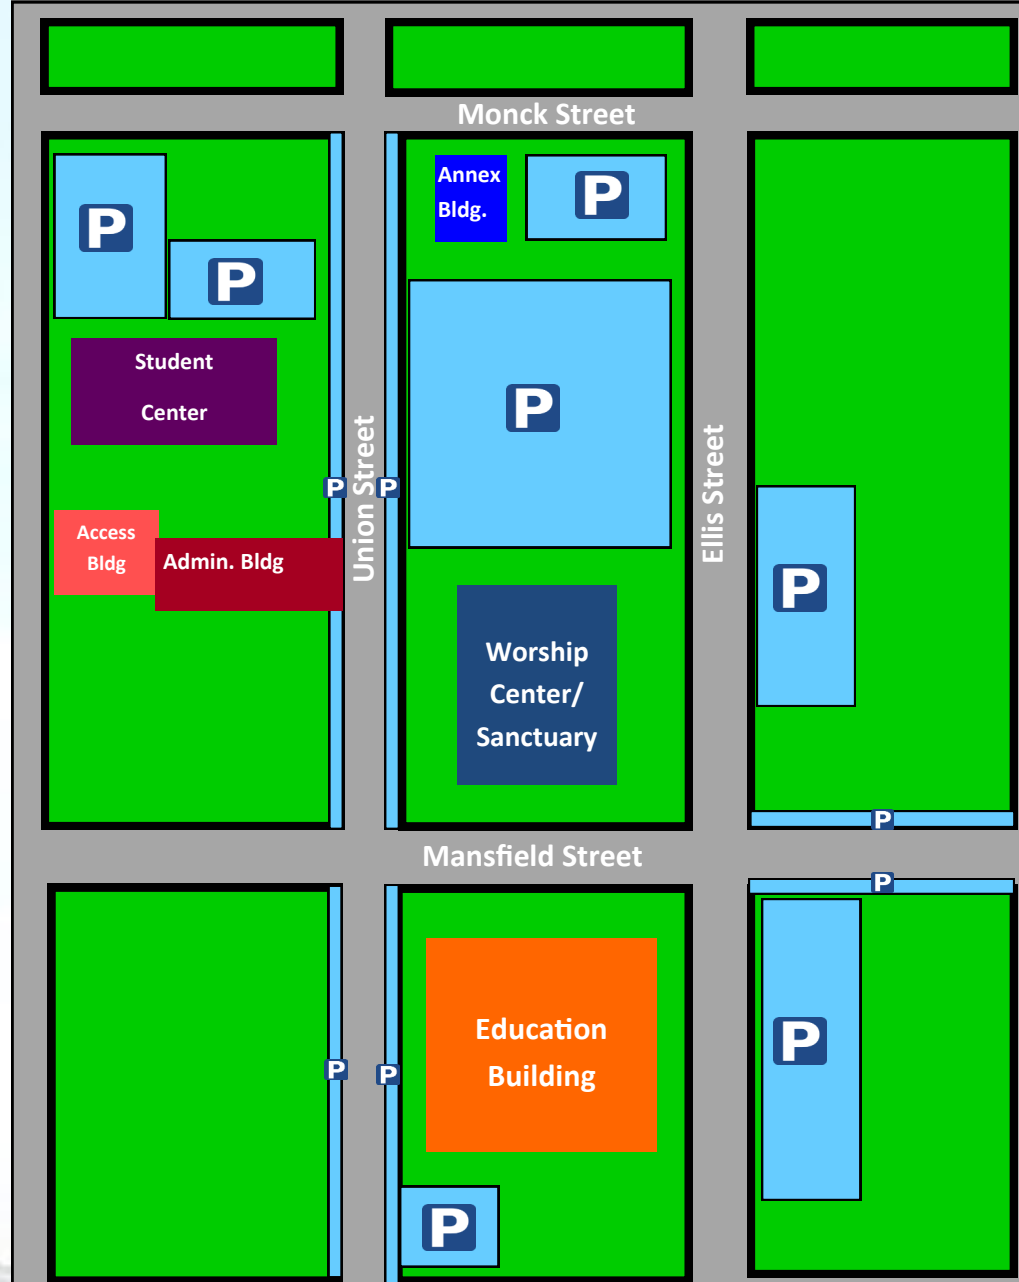

FIRST BAPTIST BRUNSWICK EDUCATION BUILDING

2ND FLOOR

1ST FLOOR

FIRST BAPTIST BRUNSWICK CAMPUS MAP

-  Education Building - Adult, Preschool, & Children Education, Twitty Chapel, Beach Hall, Library.
-  Annex Bldg - Youth
-  Worship Center/ Sanctuary, Choir Room,
-  Student Center
-  Access Building - Singles BSF, Hispanic
-  Administrative Offices
-  Parking